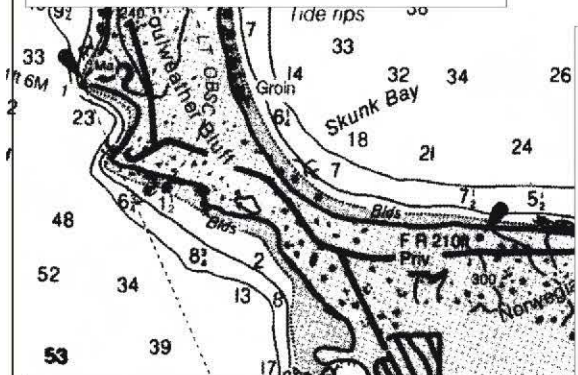

Fishing Maps

Maps For The Serious Angler

WDFW FISHING HOTLINE 360-902-2500

Mutiny Bay Halibut

January	Feb	March	April	May	June	July	August	Sept	Oct	Nov	Dec
			Halibut	Halibut	Halibut	Halibut					