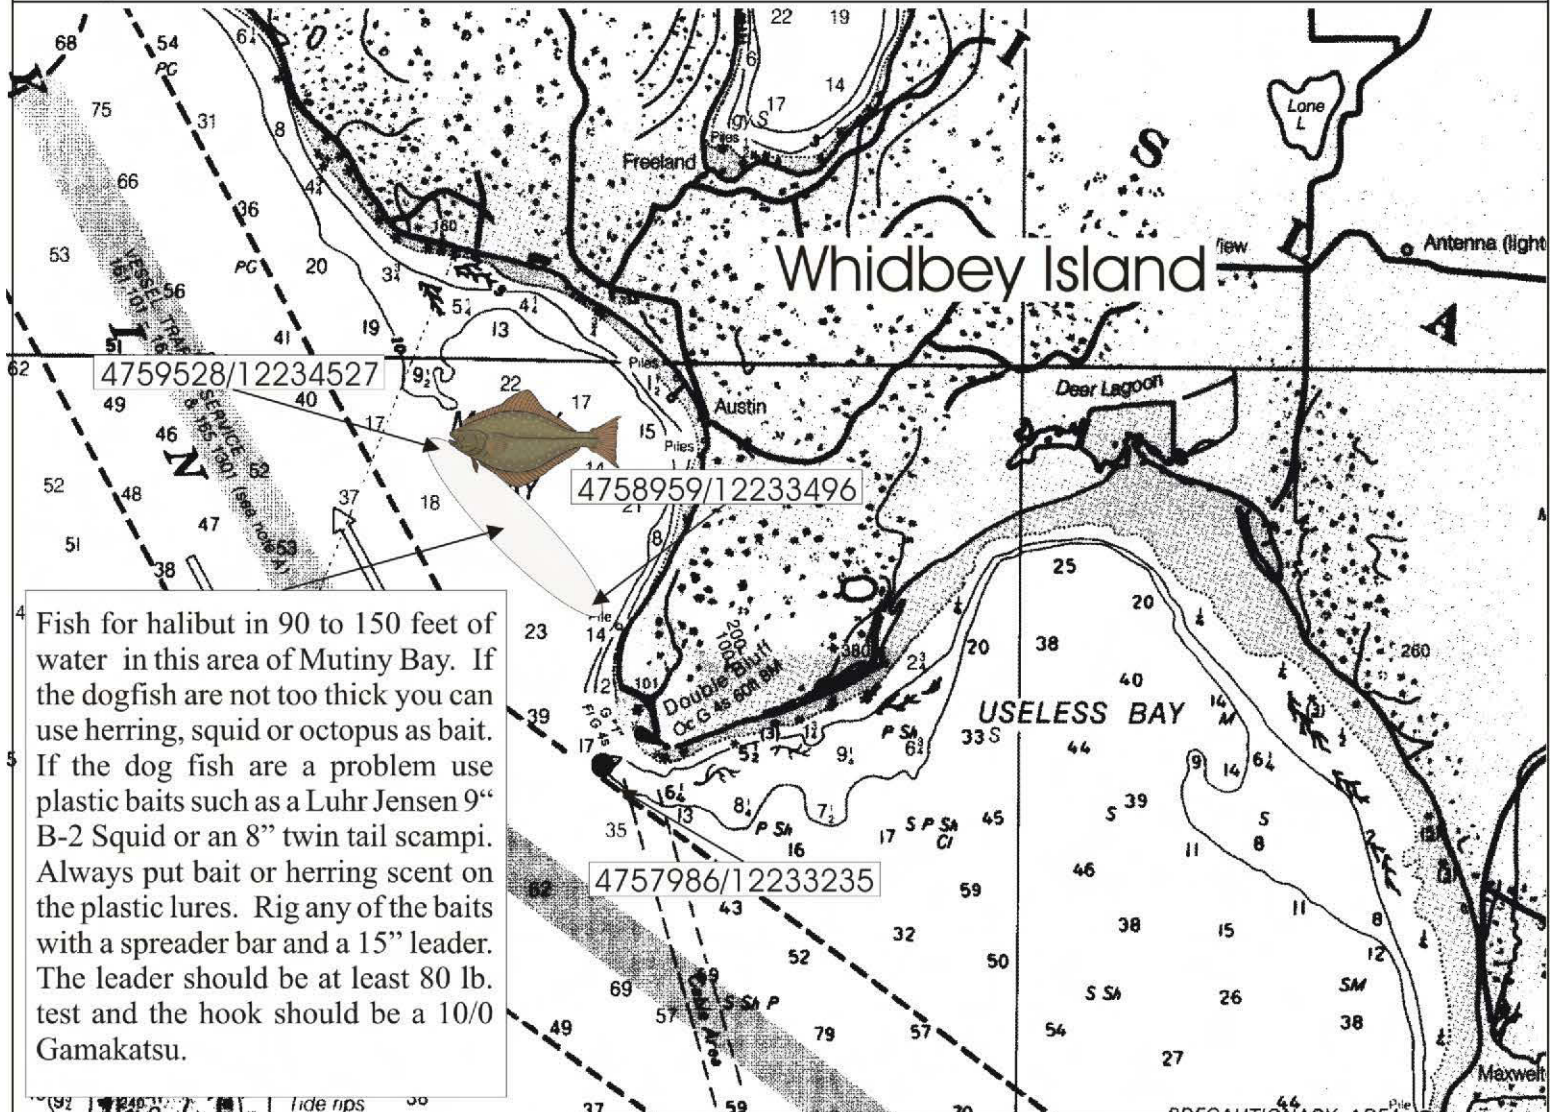

Fishing Maps

Maps For The Serious Angler

WDFW FISHING HOTLINE 360-902-2500

Mutiny Bay Halibut

January	Feb	March	April	May	June	July	August	Sept	Oct	Nov	Dec
			Halibut	Halibut	Halibut	Halibut					