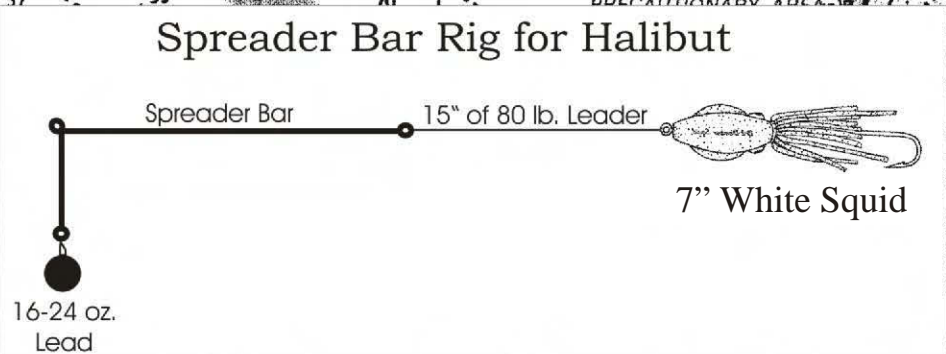

Fishing Maps

Maps For The Serious Angler

WDFW FISHING HOTLINE 360-902-2500

Mutiny Bay Halibut

January	Feb	March	April	May	June	July	August	Sept	Oct	Nov	Dec
			Halibut	Halibut	Halibut	Halibut					