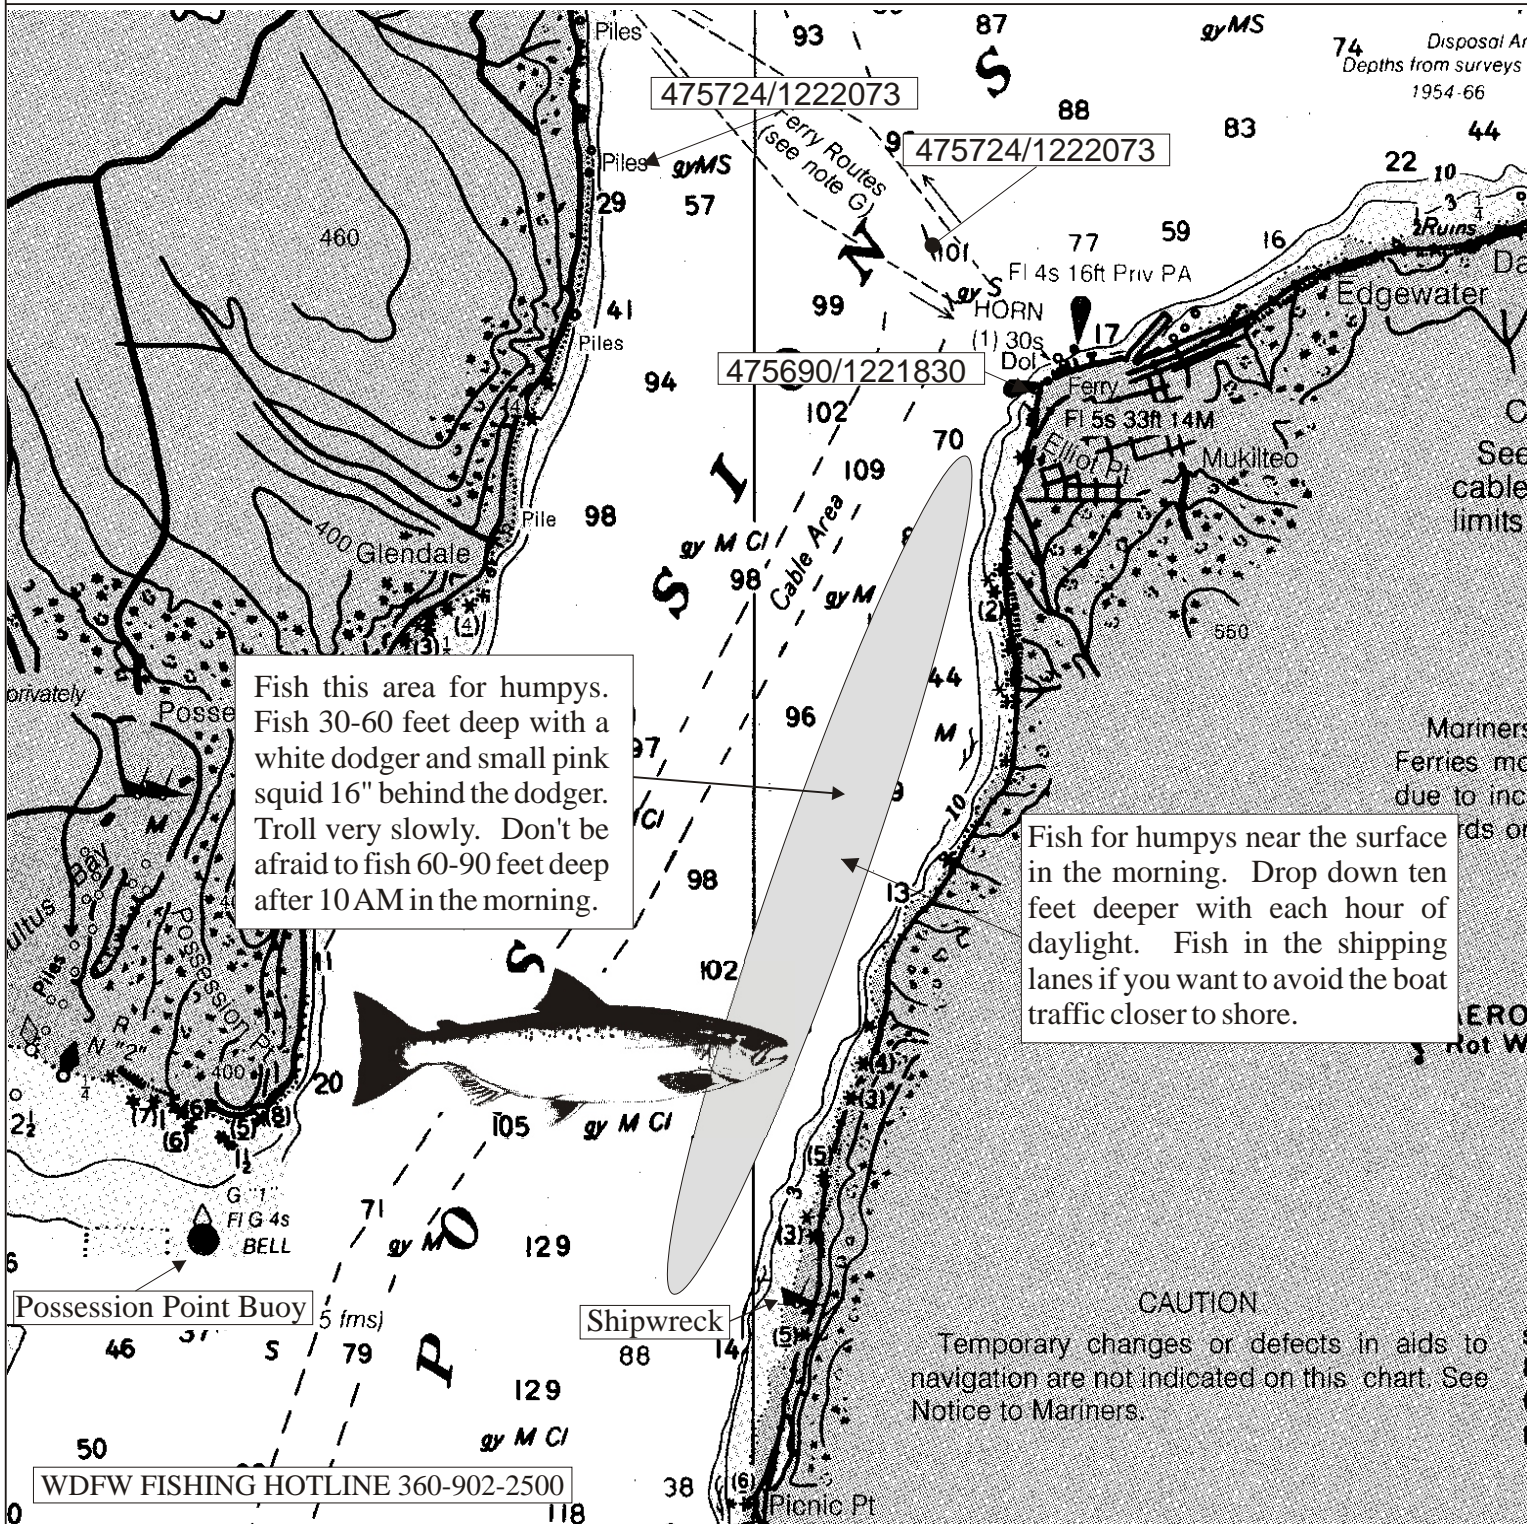

Fishing Maps

Maps For The Serious Angler

Fish this area for humpys. Fish 30-60 feet deep with a white dodger and small pink squid 16" behind the dodger. Troll very slowly. Don't be afraid to fish 60-90 feet deep after 10 AM in the morning.

Fish for humpys near the surface in the morning. Drop down ten feet deeper with each hour of daylight. Fish in the shipping lanes if you want to avoid the boat traffic closer to shore.

CAUTION
Temporary changes or defects in aids to navigation are not indicated on this chart. See Notice to Mariners.

Humpy Hollow

January	Feb	March	April	May	June	July	August	Sept	Oct	Nov	Dec
							Humpy	Humpy			