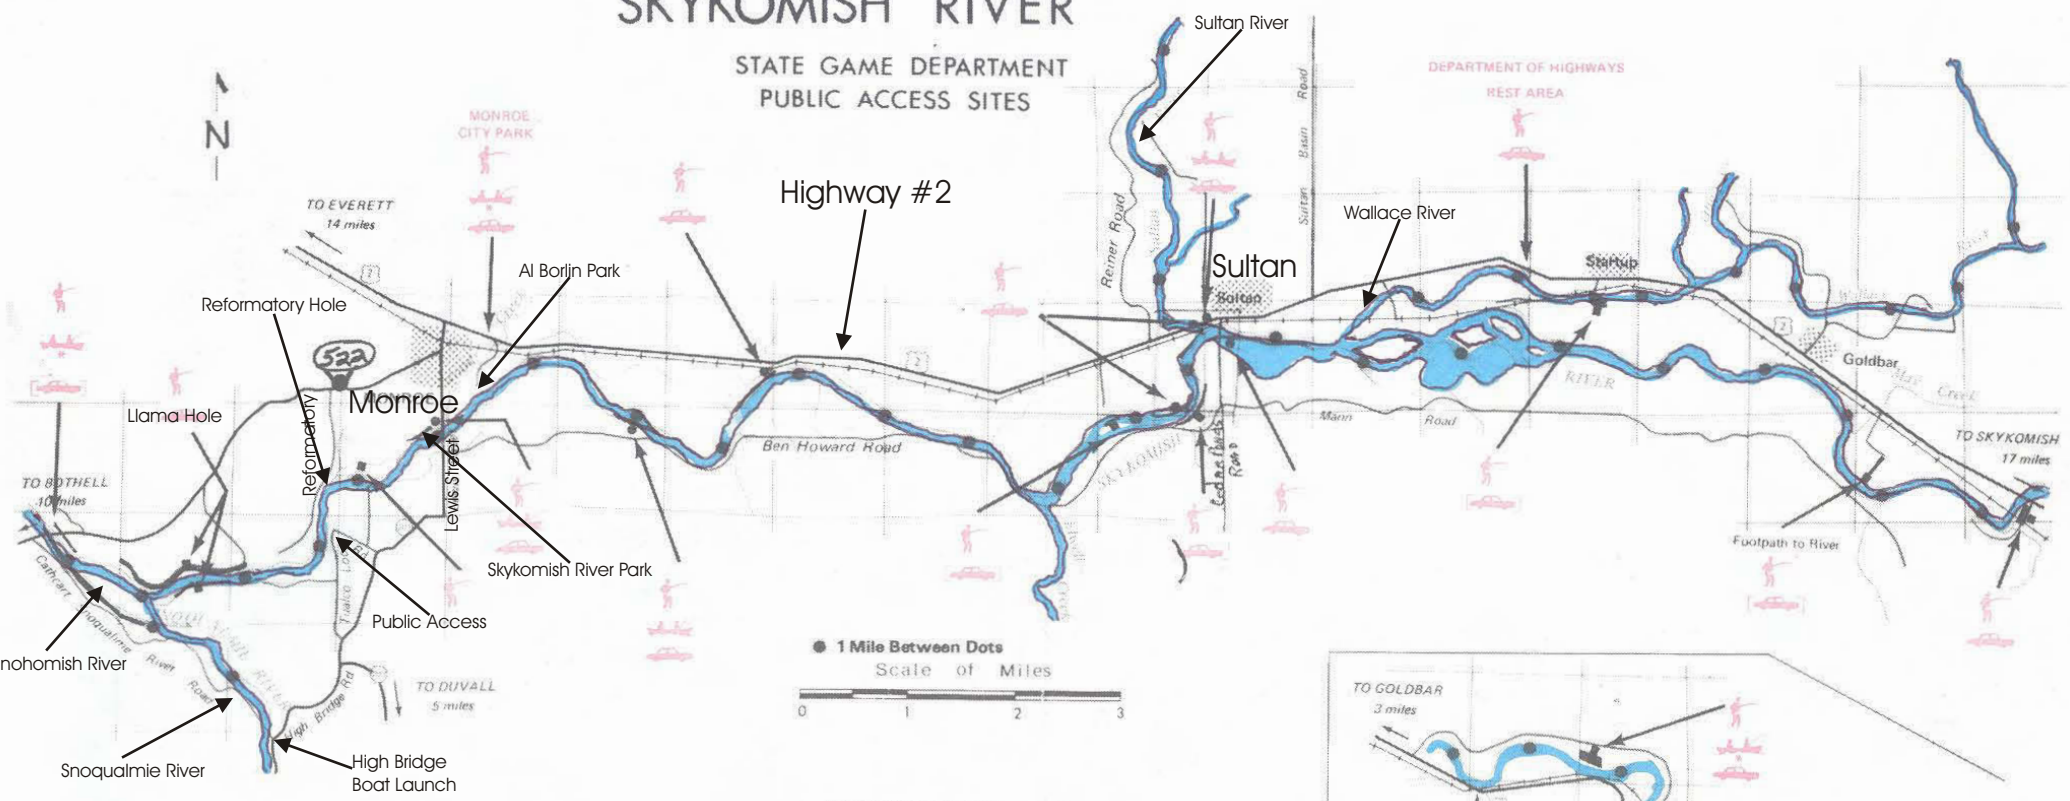

SKYKOMISH RIVER

STATE GAME DEPARTMENT
PUBLIC ACCESS SITES

- UNDEVELOPED ACCESS
 - DEVELOPED ACCESS
- FACILITIES**
- Stream Bank Fishing
 - Rough Boat Launch
 - Limited Parking
 - Boat Launch
 - Parking

[Click Here for Map to Al Borlin Park](#)
[Click Here for Skykomish River Park Map](#)