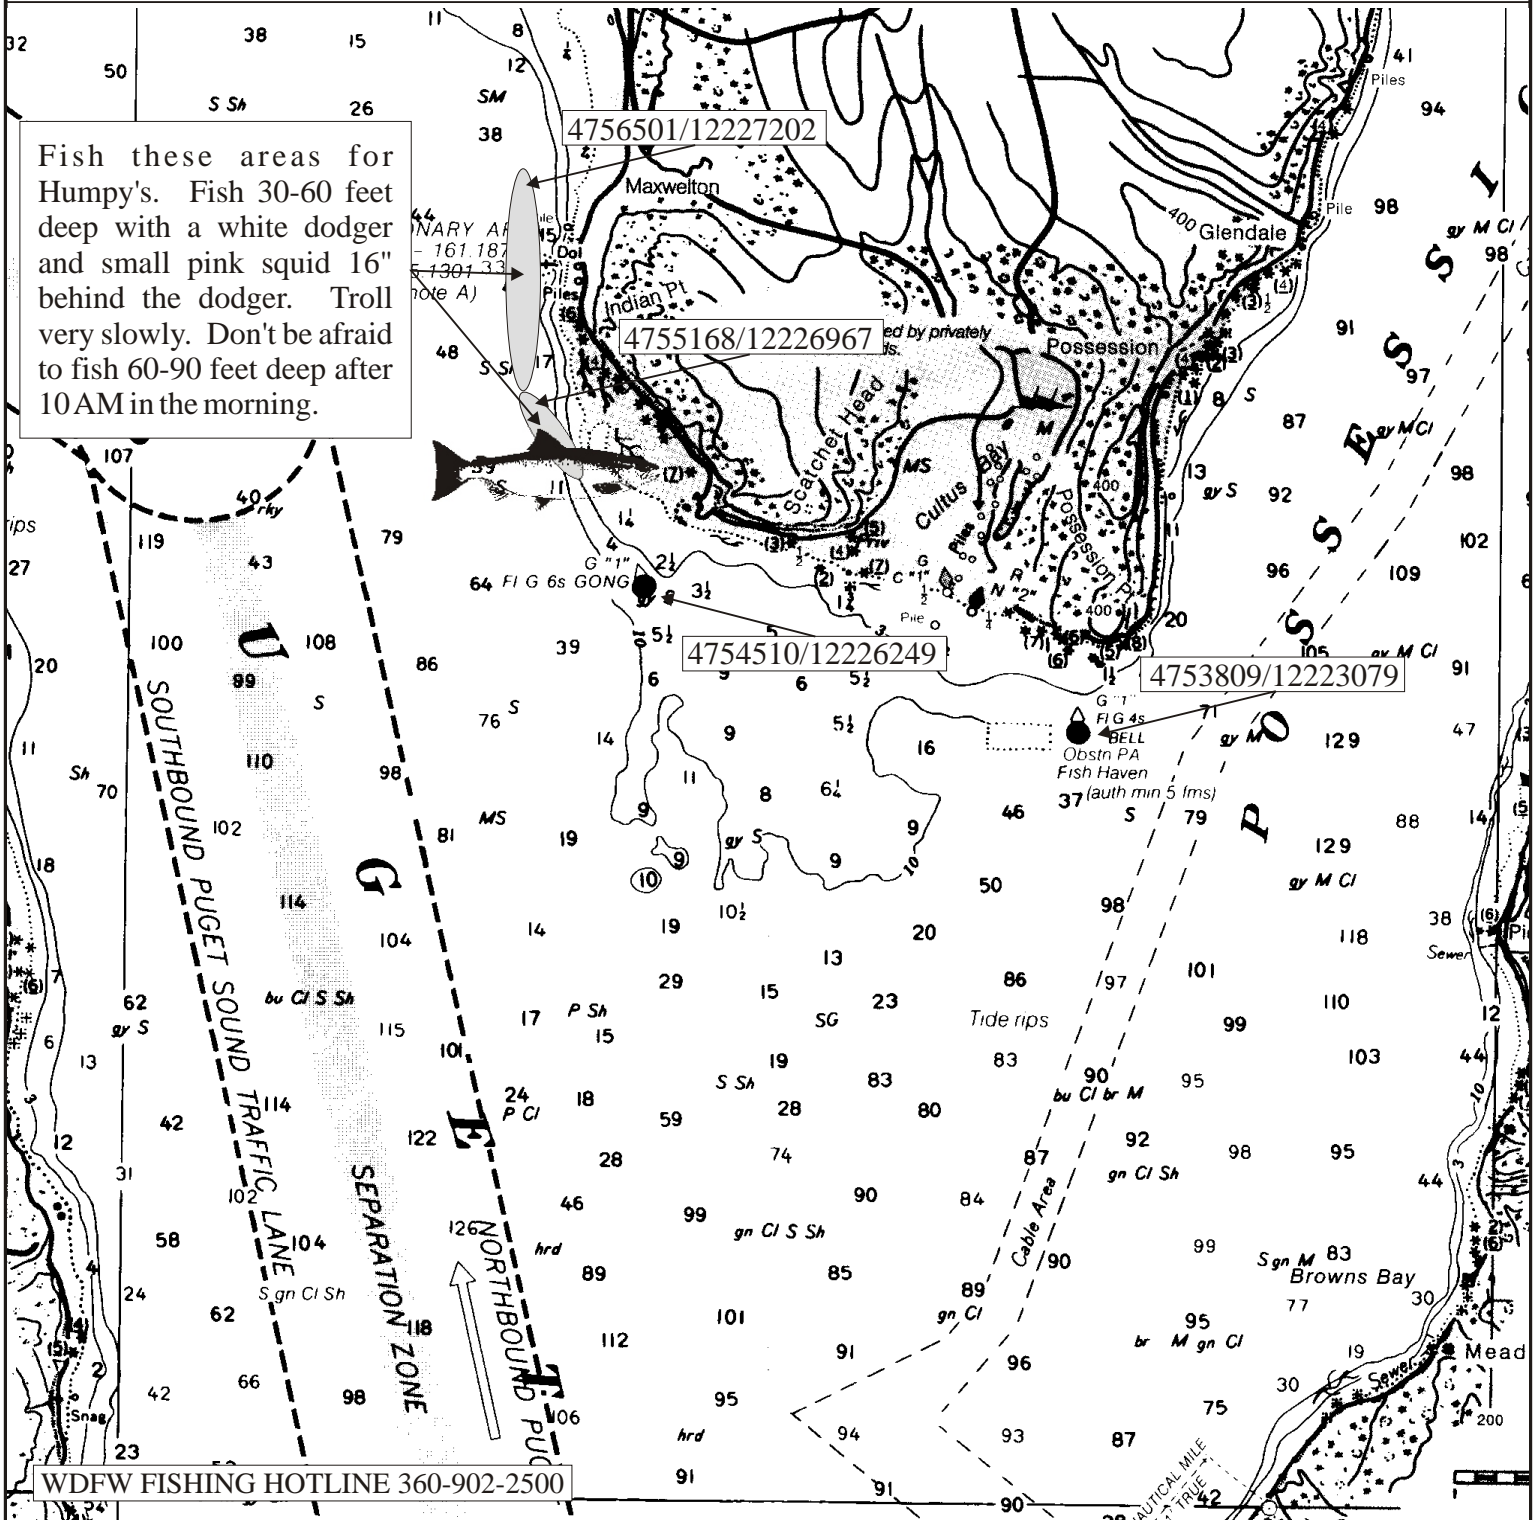

Fishing Maps

Maps For The Serious Angler

Fish these areas for Humpy's. Fish 30-60 feet deep with a white dodger and small pink squid 16" behind the dodger. Troll very slowly. Don't be afraid to fish 60-90 feet deep after 10 AM in the morning.