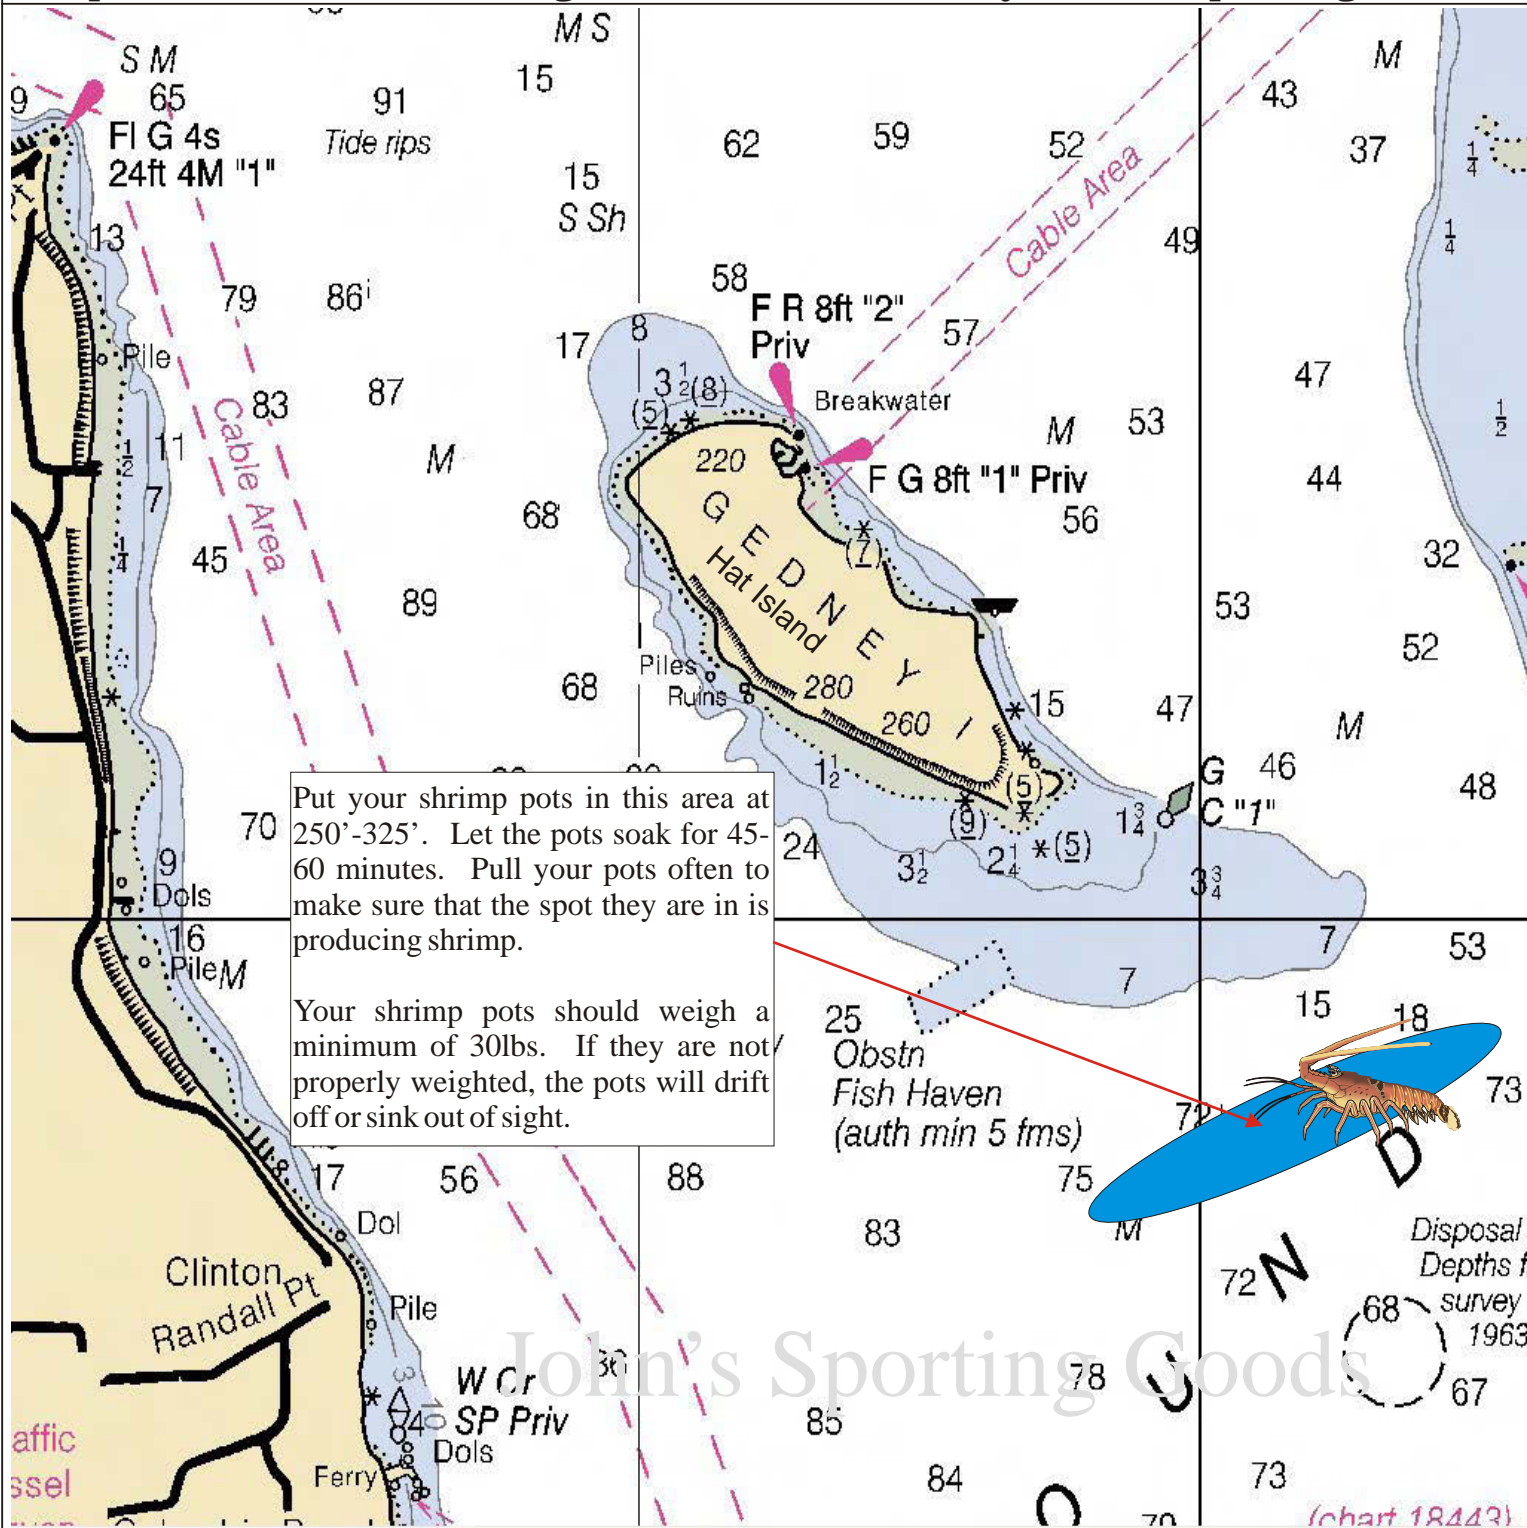

# Fishing Maps

Maps For The Serious Angler

By Johns Sporting Goods

## Hat Island/Gedney Spot Shrimp

January	Feb	March	April	May	June	July	August	Sept	Oct	Nov	Dec
				Shrimp							