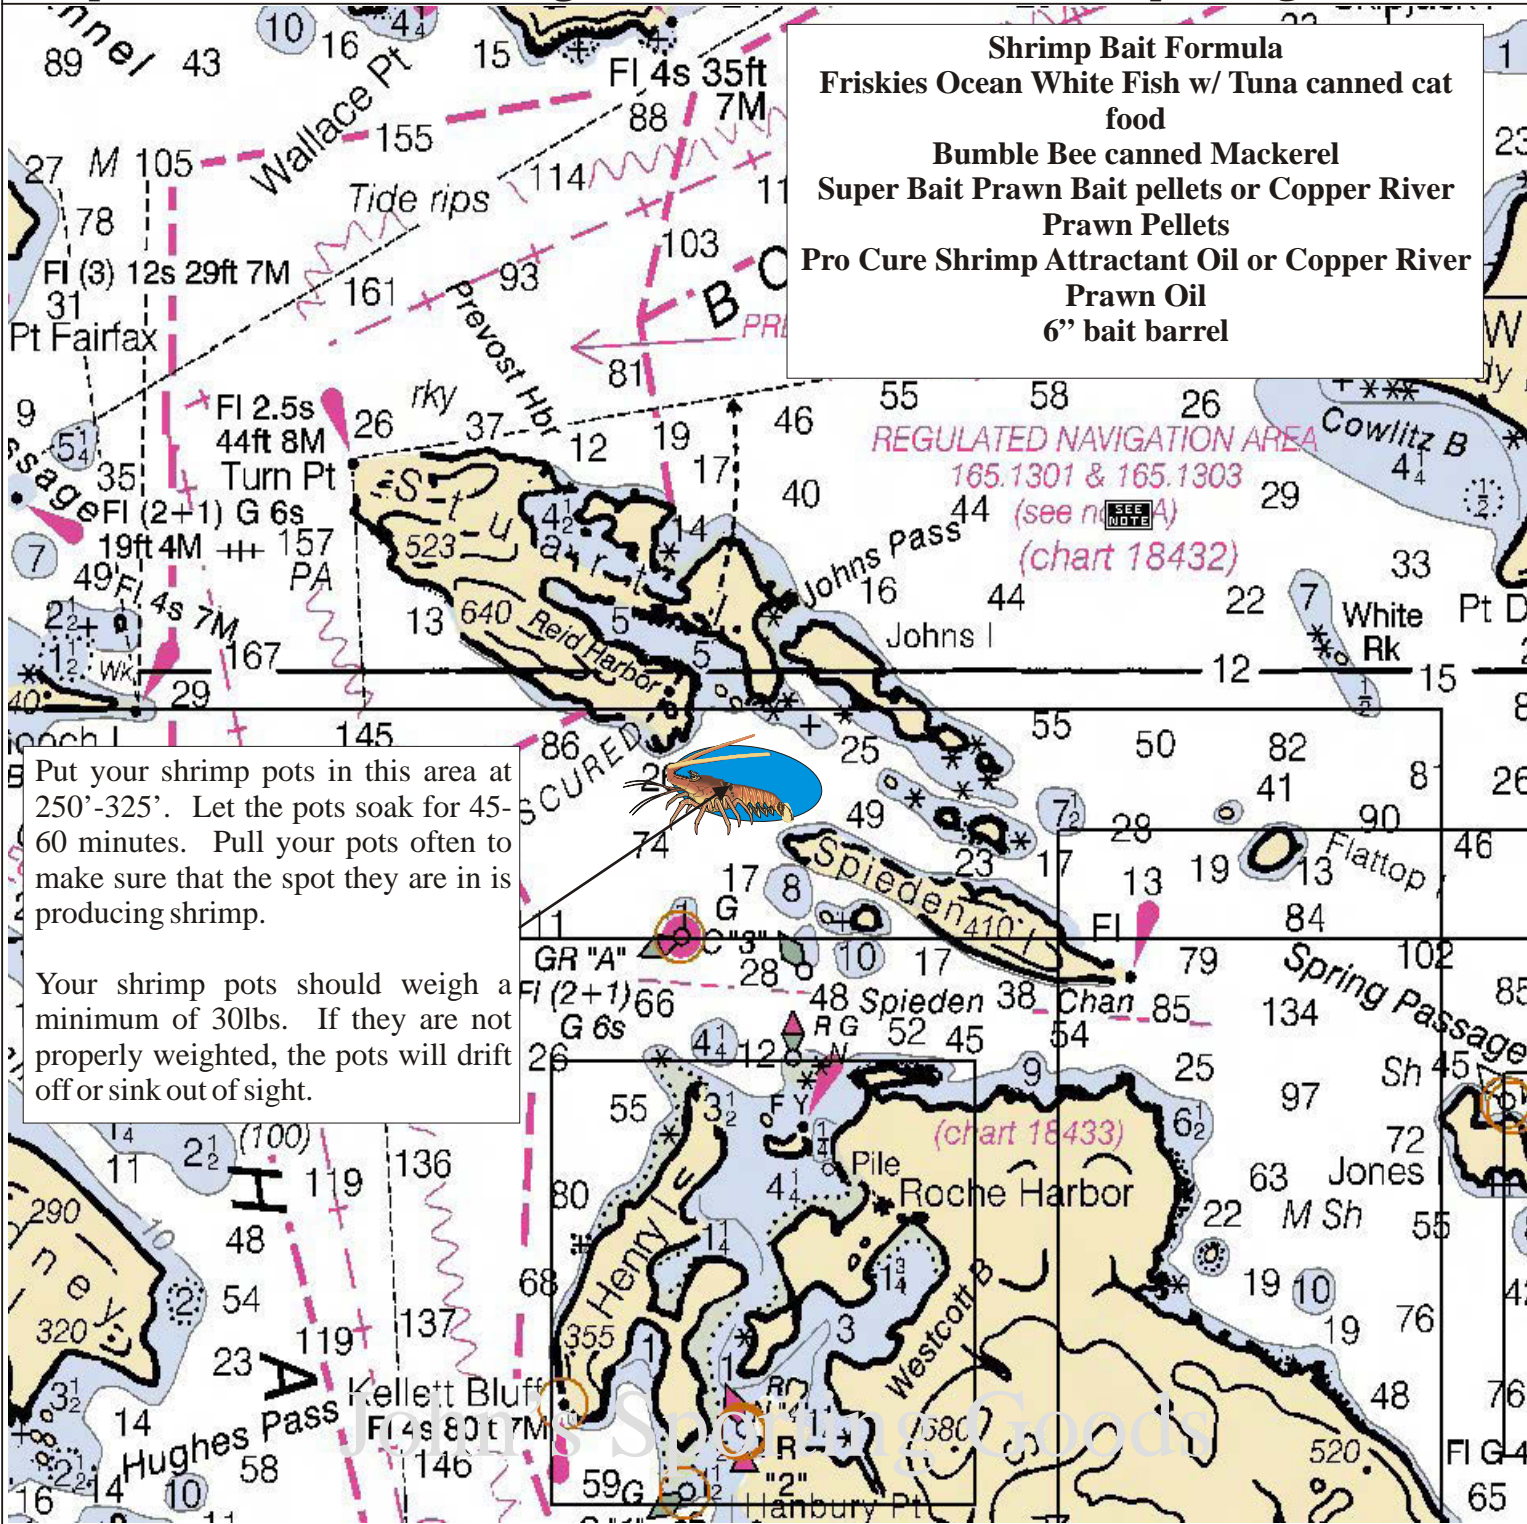

Fishing Maps

Maps For The Serious Angler

John's Sporting Goods

Park Bay Spot Shrimp

January	Feb	March	April	May	June	July	August	Sept	Oct	Nov	Dec
				Shrimp							